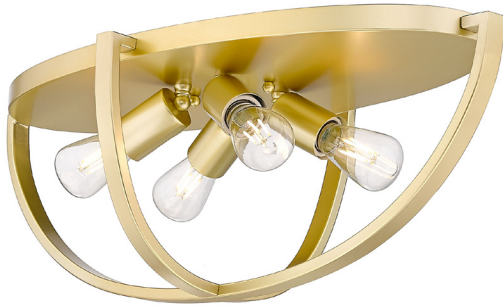

COLSON

3167-FM24 OG

UPC: 844375082441

Flush Mount - 24"

This collection is a transitional and industrial-chic design. Ideal for lofts, farmhouses and contemporary interiors, curvaceous arms sit inside simple round frames. The collection is extensive with ceiling fixtures. Fixtures may be purchased with or without metal mesh shades. The optional shades shield the exposed bulbs of these elemental fixtures. The fixtures are available in four finishes: a soft Pewter, dark Etruscan Bronze, smooth Matte Black, and stunning Olympic Gold to suit your tastes. This 24" Semi-flush is approved for damp locations and elongated to fit perfectly in hallways and other narrow spaces.

Fixture Finish:	Olympic Gold	
Glass/Shade Finish:	No Shade	
Materials:	Steel	
Fixture Width:	23.125"	58.74cm
Fixture Height:	7.875"	20.01cm
Min - Max Height:	11.25"	28.58cm
Glass Diameter:	24"	60.96cm
Glass Height:	5.5"	13.97cm
Canopy/Backplate:	21"L x 9"W x 1"E	53.34cmL x 22.86cmW x 2.54cmE
Chain:		
Rod:		
Wire:	8"	20.32cm
Bulb Type:	Incandescent, Type A	
Wattage:	4 x 60W(M)	
Voltage:	120	
Install Position:		
Approved Location:	Damp Location	

Sloped Ceiling:	No
ADA:	No
Close-to-ceiling:	Yes
Bulbs Included:	No
Dimmable:	Yes

- Low-profile design
-
-